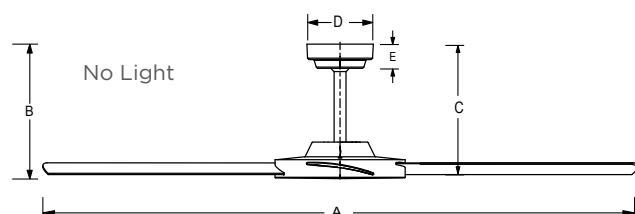

*For full warranty details please see Hunter Pacific International's website www.hunterpacific.com.au

DIMENSIONS

	No Light	With Light
A	1320mm	1320mm
B	300mm	330mm
C	290mm	290mm
D	148mm	148mm
E	53.5mm	53.5mm