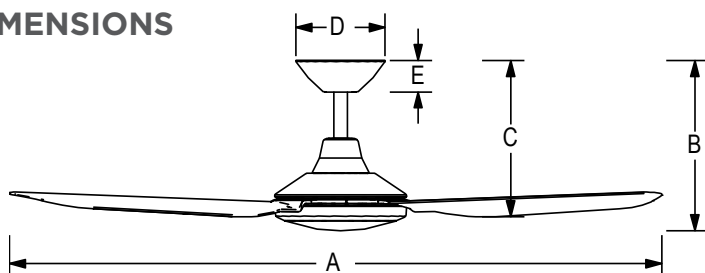

Blades: 142cm (56")
Materials: ABS polymer UV stabilised
Blade Pitch: 13°

Weight Including Packaging:

Complete fan: 8.4kg

Packaging Dimensions (cm):

Complete Fan: 66L x 29W x 31.5H

	Speed 1	Speed 2	Speed 3	Speed 4	Speed 5	Speed 6	Speed 7	Speed 8	Speed 9
RPMS	86	103	139	160	170	178	188	196	202
WATTS	3.0	4.6	9.7	12.3	15.6	17.5	21.5	23.4	25.9
AIRFLOW (CMH)	4526	5568	9146	10122	10834	11834	12853	13987	14928

* CMH = Cubic Meters per Hour

DIMENSIONS

A	1420mm
B	335mm
C	300mm
D	168mm
E	60mm