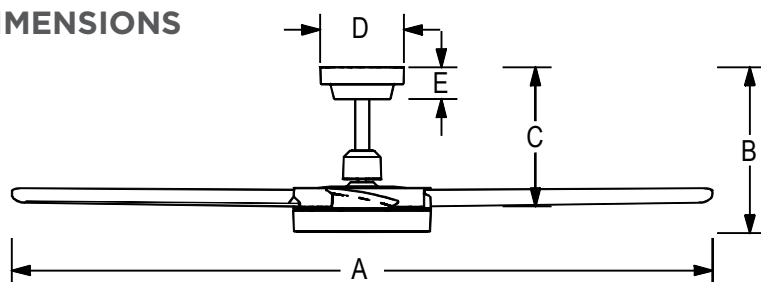

Accessories (Supplied separately):

- PIXIEM098 - HPI Pixie Module*
- WIFIM099 - Smart WiFi Module*
- DCWC2409 - 240V DC Wall Control (9 speed)

THD Down Rod 26mm diameter (includes wire loom)

- DC2460 - 910mm White Threaded Downrod
- DC2461 - 910mm Black Threaded Downrod
- DC2462 - 910mm Brushed Aluminium Threaded Downrod
- DC2467 - 180cm White Threaded Downrod
- DC2468 - 180cm Black Threaded Downrod
- DC2469 - 180cm Brushed Aluminium Threaded Downrod

38° Ceiling Kit (for pitched ceilings)

- 080 - Ceiling Kit White
- 082 - Ceiling Kit Painted Silver
- 083 - Ceiling Kit Black

Optional Accessory Blade Sets

- DCPB208 - Koa Finish Blades (Set of 4)
- DCPB209 - Bamboo Finish Blades (Set of 4)

- 009 - T-Hook for ceiling roses

Light Fitting:

18W CCT LED light (dimnable)
Colour Temperatures: 3000 K, 4000 K, 6000 K
Output (lm): 1842 / 2370 / 2123

Extra Information:

Motor: 156mm x 10mm DC motor
Made with high grade copper windings and silicone steel stator. Bearings are sealed to ensure quiet operation and long life.

Blades: 132cm (52")
Materials: ABS polymer UV stabilised
Blade Pitch: 12°

Weight Including Packaging:

Complete fan: 9.8kg

Packaging Dimensions (cm):

Complete Fan: 61.5L x 29W x 31.5H

	Speed 1	Speed 2	Speed 3	Speed 4	Speed 5	Speed 6	Speed 7	Speed 8	Speed 9
RPMS	79	93	150	159	174	189	199	209	214
WATTS	2.7	3.8	9.6	12.5	15.4	17.6	21.1	22.5	25.3
AIRFLOW (CMH)	4953	5943	9734	11001	11987	12254	13954	14038	15101

* CMH = Cubic Meters per Hour

DIMENSIONS

A	1320mm
B	315mm
C	255mm
D	168mm
E	60mm