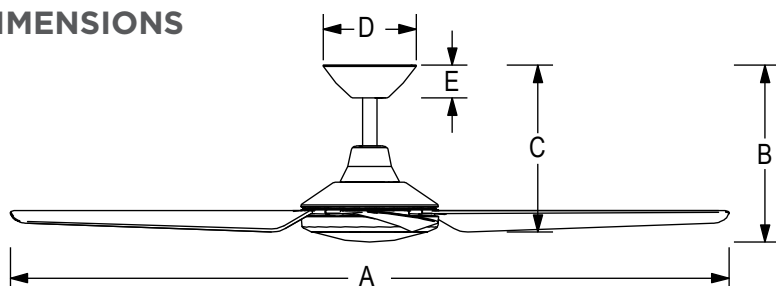

*For full warranty details please see Hunter Pacific International's website www.hunterpacific.com.au

Accessories (Supplied separately):

PIXIEM098 - HPI Pixie Module*
WIFIM099 - Smart WiFi Module*
DCWC2409 - 240V DC Wall Control (9 speed)

Down Rod 26mm diameter (includes wire loom)

010 - 910mm White Downrod
013 - 910mm Black Downrod
020 - 180cm White Downrod
023 - 180cm Black Downrod

38° Ceiling Kit (for pitched ceilings)

080 - Ceiling Kit White
083 - Ceiling Kit Black

009 - T-Hook for ceiling roses

Light Fitting:

18W CCT LED light (dimnable)
Colour Temperatures: 3000 K, 4000 K, 6000 K
Output (lm): 1842 / 2370 / 2123

Extra Information:

Motor: 156mm x 12mm DC motor
Made with high grade copper windings and silicone steel stator. Bearings are sealed to ensure quiet operation and long life.

Blades: 132cm (52")
Materials: ABS polymer UV stabilised
Blade Pitch: 14.5°

Weight Including Packaging:

Complete fan: 8.6kg

Packaging Dimensions (cm):

Complete Fan: 61.7L x 28.2W x 31.5H

	Speed 1	Speed 2	Speed 3	Speed 4	Speed 5	Speed 6	Speed 7	Speed 8	Speed 9
RPMS	86	103	139	160	170	178	188	196	202
WATTS	2.9	4.6	9.7	12.3	15.6	17.5	21.5	23.4	25.9
AIRFLOW (CMH)	4175	4683	8973	10000	10853	11675	12084	13151	14315

* CMH = Cubic Meters per Hour

DIMENSIONS

A	1320mm
B	330mm
C	300mm
D	168mm
E	60mm