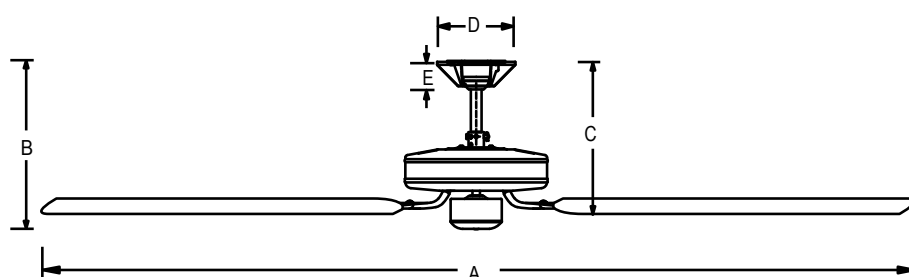

Made with the highest grade copper windings and silicone steel stator. Bearings are sealed to ensure quiet operation and long life.

Blades: 132cm (52")

Materials: NZ Plywood (Flat colours- Painted & Lacquered, Wood grain colours - Laminated & Lacquered)

Blade Pitch: 11°

Weight Including Packaging:

Complete fan: 6 kg

Packaging Dimensions (cm):

Complete fan: 53L x 25W x 26H

	Low	Medium	High
RPMS	101	136	197
WATTS	18.5	31.0	60.9
AIRFLOW: CMH*	5168	7189	11073

* CMH = Cubic Meters per Hour

DIMENSIONS

A	1320mm
B	360mm
C	310mm
D	173mm
E	53mm