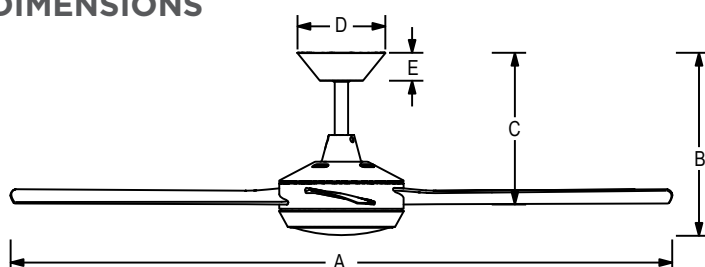

*For full warranty details please see Hunter Pacific International's website www.hunterpacific.com.au

Accessories (Supplied separately):

- PIXIEM098 - HPI Pixie Module*
- WIFIM099 - Smart WiFi Module*
- DCWC2409 - 240V DC Wall Control (6 speed)

Down Rod 26mm diameter (includes wire loom)

- 010 - 910mm White Downrod
- 013 - 910mm Black Downrod
- 020 - 180cm White Downrod
- 023 - 180cm Black Downrod

38° Ceiling Kit (for pitched ceilings)

- 080 - Ceiling Kit White
- 083 - Ceiling Kit Black

009 - T-Hook for ceiling roses

Light Fitting:

18W variable dimming LED light via remote
Variable Colour Temperature: 3000K to 6000K
Output (lm): 1842 to 2123

Extra Information:

Motor: 153mm x 10mm 16 pole DC motor
Made with high grade copper windings and silicone steel stator. Bearings are sealed to ensure quiet operation and long life.

Blades: 132cm (52")
Materials: Polymer
Blade Pitch: 11°

Weight Including Packaging:

Complete fan: 8.9kg

Packaging Dimensions (cm):

Complete Fan: 61.7L x 28.2W x 31.5H

	Speed 1	Speed 2	Speed 3	Speed 4	Speed 5	Speed 6
RPMS	76	93	129	147	168	190
WATTS	3.9	5.6	12.6	18.5	27.1	34.8
AIRFLOW (CMH)	3990	5235	6986	9105	10924	14198

* CMH = Cubic Meters per Hour

DIMENSIONS

A	1320mm
B	350mm
C	300mm
D	173mm
E	64mm