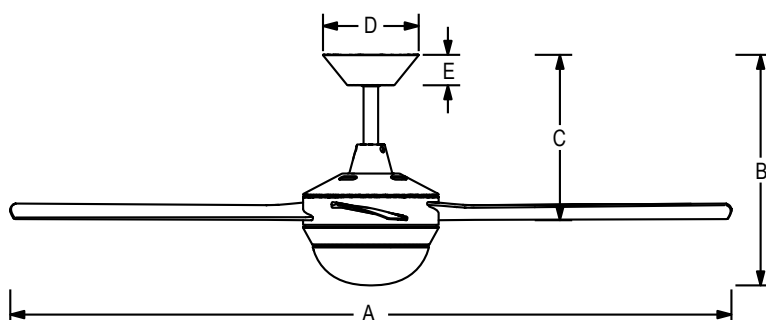

## Extra Information:

**Motor:** 153mm x 15mm 16 Poles AC motor  
Made with high grade copper windings and silicone steel stator. Bearings are sealed to ensure quiet operation and long life.

**Blades:** 132cm (52")  
Materials: Polymer  
Blade Pitch: 11°

## DIMENSIONS

A	1320mm
B	432mm
C	280mm
D	173mm
E	56mm