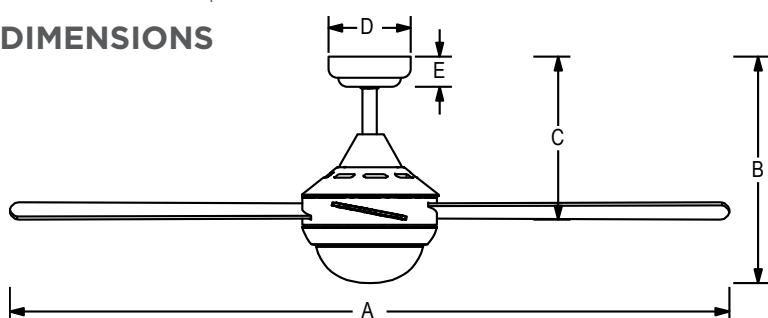

Blades: 122cm (48"), 132cm (52") Straight Style
 Materials: Plywood, Painted finish
 Blade Pitch: 10°

Weight Including Packaging:

Complete fan:
 122cm (48"): 6.9kg
 132cm (52"): 7.8kg

Packaging Dimensions (cm):

* CMH = Cubic Meters per Hour

DIMENSIONS

| | 122cm (48") | 132cm (52") |
|---|-------------|-------------|
| A | 1220mm | 1320mm |
| B | 400mm | 400mm |
| C | 290mm | 290mm |
| D | 131mm | 131mm |
| E | 56mm | 56mm |