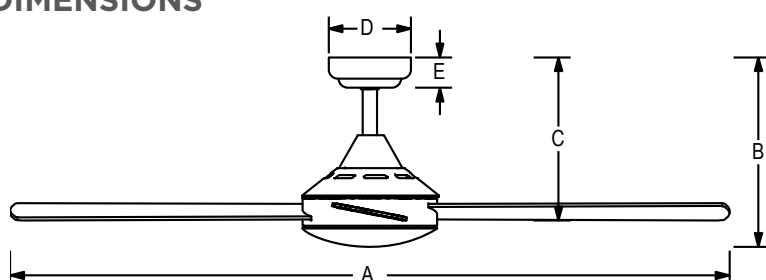

*For full warranty details please see Hunter Pacific International's website www.hunterpacific.com.au

Accessories (Supplied separately):

Down Rod 21mm diameter (includes wire loom)

050 - 910mm White Downrod
051 - 910mm Black Downrod
060 - 180cm White Downrod
061 - 180cm Black Downrod

009 - T-Hook for ceiling roses

AC Remote Control Units

A2002 - Konetik (3 speed - non dimming AC remote)
A2003 - Logic (4 speed - dimming, timer function, AC remote)

Zellweger Ripple Tone Filter Unit

007 - 1050Hz Notch Filter Noise Suppressor
008 - 750Hz Notch Filter Noise Suppressor

W06-015 Capacitor 2 & 3.5uF
W06-018 Wall Mech & Knob Only
W06-020 Start Run Cap 1.5uF
W06-026 Wall Mech & Capacitor 2 & 3.5uF

Extra Information:

Motor: 153mm x 15mm motor 16 Pole, Made with the highest grade copper windings and silicone steel stator. Bearings are sealed to ensure quiet operation and long life.

Blades: 122cm (48"), 132cm (52") Straight Style
Materials: Plywood, Painted finish
Blade Pitch: 10°

Weight Including Packaging:

Complete fan:
122cm (48"): 6.4kg
132cm (52"): 7.8kg

Packaging Dimensions (cm):

122cm (48"): 54L x 24W x 26H
132cm (52"): 58.8L x 25W x 27.5H

	122cm (48")			132cm (52")		
	LOW	MEDIUM	HIGH	LOW	MEDIUM	HIGH
RPMS	102	145	182	100	148	199
WATTS	15.6	26.9	47.2	15.8	28.3	50.6
AIRFLOW (CMH)	6459	8637	11542	6459	8693	11597

* CMH = Cubic Meters per Hour

DIMENSIONS

	122cm (48")	132cm (52")
A	1220mm	1320mm
B	340mm	340mm
C	290mm	290mm
D	131mm	131mm
E	56mm	56mm