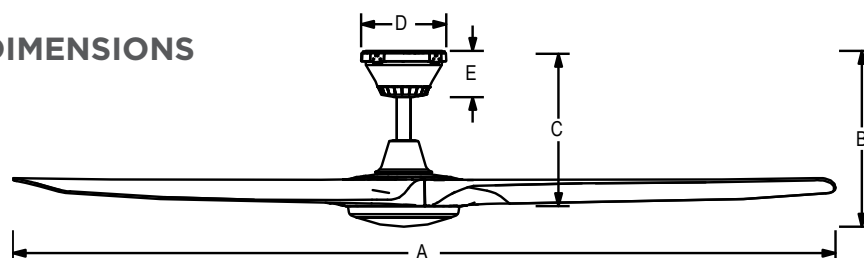

*For full warranty details please see Hunter Pacific International's website www.hunterpacific.com.au

Accessories (Supplied separately):

PIXIEM098 - HPI Pixie Module*
WIFIM099 - Smart WiFi Module*
DCWC2409 - 240V DC Wall Control (9 speed)

Down Rod 26mm diameter (includes wire loom)

DC2460 - 910mm White Threaded Downrod
DC2461 - 910mm Black Threaded Downrod
DC2467 - 180cm White Threaded Downrod
DC2468 - 180cm Black Threaded Downrod

38° Ceiling Kit (for pitched ceilings)**

080 - Ceiling Kit White
083 - Ceiling Kit Black

009 - T-Hook for ceiling roses**

**If using accessory 38° Ceiling Kit or T-Hook this fan is no longer IP66 rated.

Light Fitting:

18W CCT LED light (dimnable)
Colour Temperatures: 3000 K, 4000 K, 6000 K
Output (lm): 1842 / 2370 / 2123

Extra Information:

Motor: 156mm x 16mm DC motor
Made with high grade copper windings and silicone steel stator. Bearings are sealed to ensure quiet operation and long life.

Blades: Sizes: 178cm (70")
Materials: ABS Polymer & UV stabilised
Blade Pitch: 11°

Weight Including Packaging:

Complete fan: 9.2kg

Packaging Dimensions (cm):

Complete Fan: 87.7L x 32.6W x 26.3H

	Speed 1	Speed 2	Speed 3	Speed 4	Speed 5	Speed 6	Speed 7	Speed 8	Speed 9
RPMS	79	96	122	129	135	142	147	153	158
WATTS	7.6	13.2	25.0	29.9	34.3	39.3	44.2	48.4	52.7
AIRFLOW (CMH)	5509	6795	10954	12158	13685	15852	18956	21567	24895

* CMH = Cubic Meters per Hour

DIMENSIONS

A	1780mm
B	360mm
C	300mm
D	160mm
E	86mm