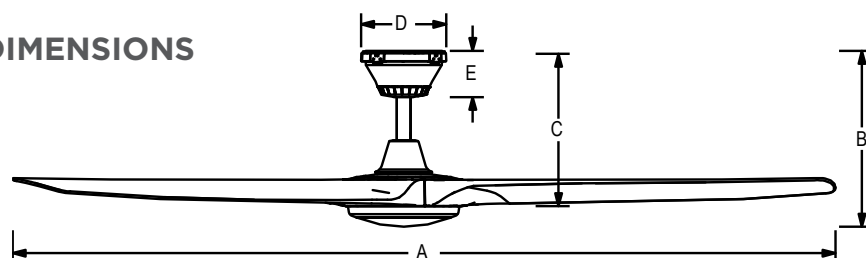

*For full warranty details please see Hunter Pacific International's website www.hunterpacific.com.au

Accessories (Supplied separately):

PIXIEM098 - HPI Pixie Module*
WIFIM099 - Smart WiFi Module*
DCWC2409 - 240V DC Wall Control (9 speed)

Down Rod 26mm diameter (includes wire loom)

DC2460 - 910mm White Threaded Downrod
DC2461 - 910mm Black Threaded Downrod
DC2467 - 180cm White Threaded Downrod
DC2468 - 180cm Black Threaded Downrod

38° Ceiling Kit (for pitched ceilings)**

080 - Ceiling Kit White
083 - Ceiling Kit Black

009 - T-Hook for ceiling roses**

**If using accessory 38° Ceiling Kit or T-Hook this fan is no longer IP66 rated.

Light Fitting:

18W CCT LED light (dimnable)
Colour Temperatures: 3000 K, 4000 K, 6000 K
Output (lm): 1842 / 2370 / 2123

Extra Information:

Motor: 156mm x 16mm DC motor
Made with high grade copper windings and silicone steel stator. Bearings are sealed to ensure quiet operation and long life.

Blades: Sizes: 178cm (70")
Materials: ABS Polymer & UV stabilised
Blade Pitch: 11°

Weight Including Packaging:

Complete fan: 9.2kg

Packaging Dimensions (cm):

Complete Fan: 87.7L x 32.6W x 26.3H

	Speed 1	Speed 2	Speed 3	Speed 4	Speed 5	Speed 6	Speed 7	Speed 8	Speed 9
RPMS	79	96	122	129	135	142	147	153	158
WATTS	7.6	13.2	25.0	29.9	34.3	39.3	44.2	48.4	52.7
AIRFLOW (CMH)	5509	6795	10954	12158	13685	15852	18956	21567	24895

* CMH = Cubic Meters per Hour

DIMENSIONS

A	1780mm
B	360mm
C	300mm
D	160mm
E	86mm