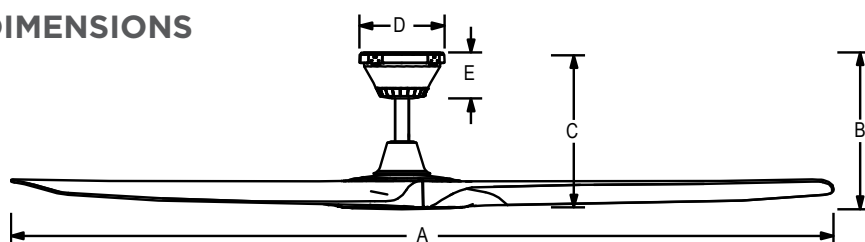

*For full warranty details please see Hunter Pacific International's website www.hunterpacific.com.au

Accessories (Supplied separately):

PIXIEM098 - HPI Pixie Module*
WIFIM099 - Smart WiFi Module*
DCWC2409 - 240V DC Wall Control (9 speed)

Down Rod 26mm diameter (includes wire loom)

DC2460 - 910mm White Threaded Downrod
DC2461 - 910mm Black Threaded Downrod
DC2467 - 180cm White Threaded Downrod
DC2468 - 180cm Black Threaded Downrod

38° Ceiling Kit (for pitched ceilings)**

080 - Ceiling Kit White
083 - Ceiling Kit Black

009 - T-Hook for ceiling roses**

**If using accessory 38° Ceiling Kit or T-Hook this fan is no longer IP66 rated.

Extra Information:

Motor: 156mm x 10mm DC motor
Made with high grade copper windings and silicone steel stator. Bearings are sealed to ensure quiet operation and long life.

Blades: Sizes: 132cm (52")
Materials: ABS Polymer & UV stabilised
Blade Pitch: 11°

Weight Including Packaging:

Complete fan: 6.6kg

Packaging Dimensions (cm):

Complete Fan: 69L x 30W x 27H

	Speed 1	Speed 2	Speed 3	Speed 4	Speed 5	Speed 6	Speed 7	Speed 8	Speed 9
RPMS	82	93	145	160	165	177	185	191	195
WATTS	2.0	4.0	7.3	11.5	13.5	14.8	16.0	18.1	19.5
AIRFLOW (CMH)	4358	5174	8644	10519	11395	12853	13007	13852	15643

* CMH = Cubic Meters per Hour

DIMENSIONS

A	1320mm
B	290mm
C	290mm
D	160mm
E	86mm